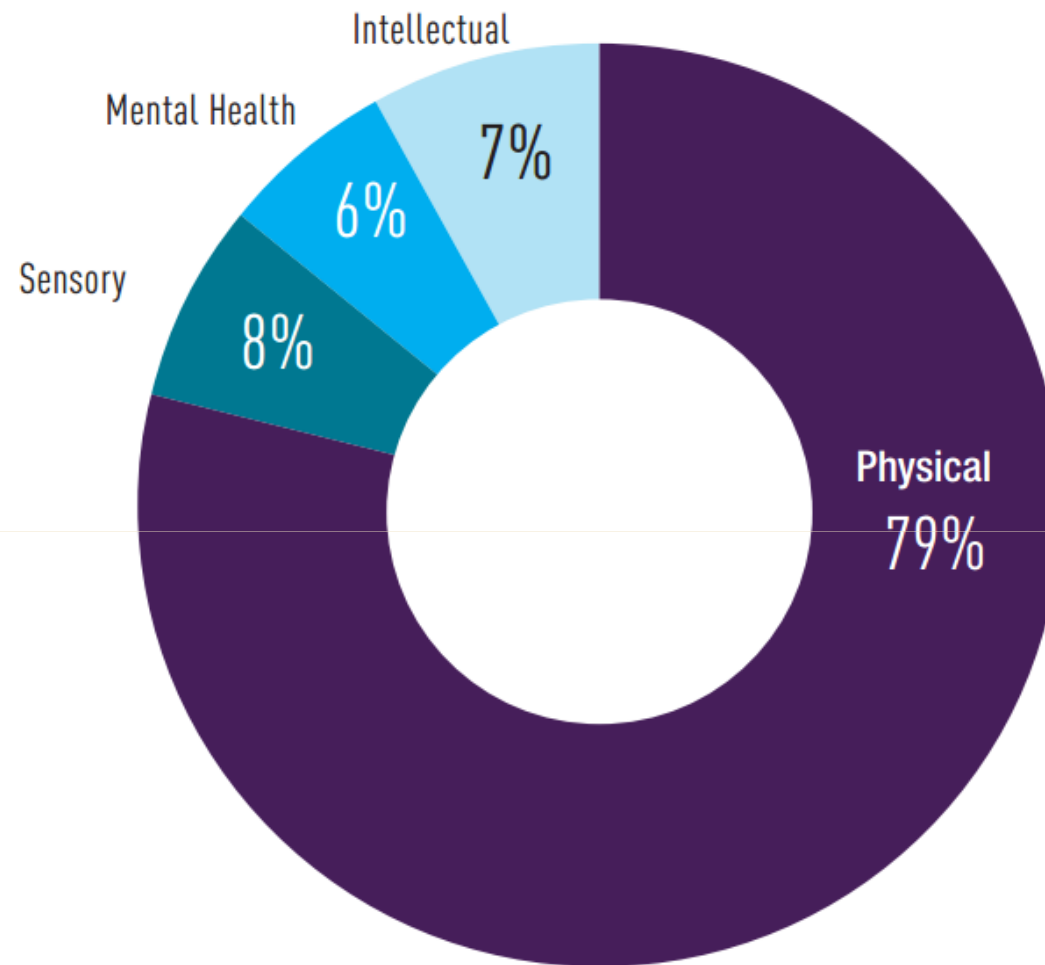

Disability by category