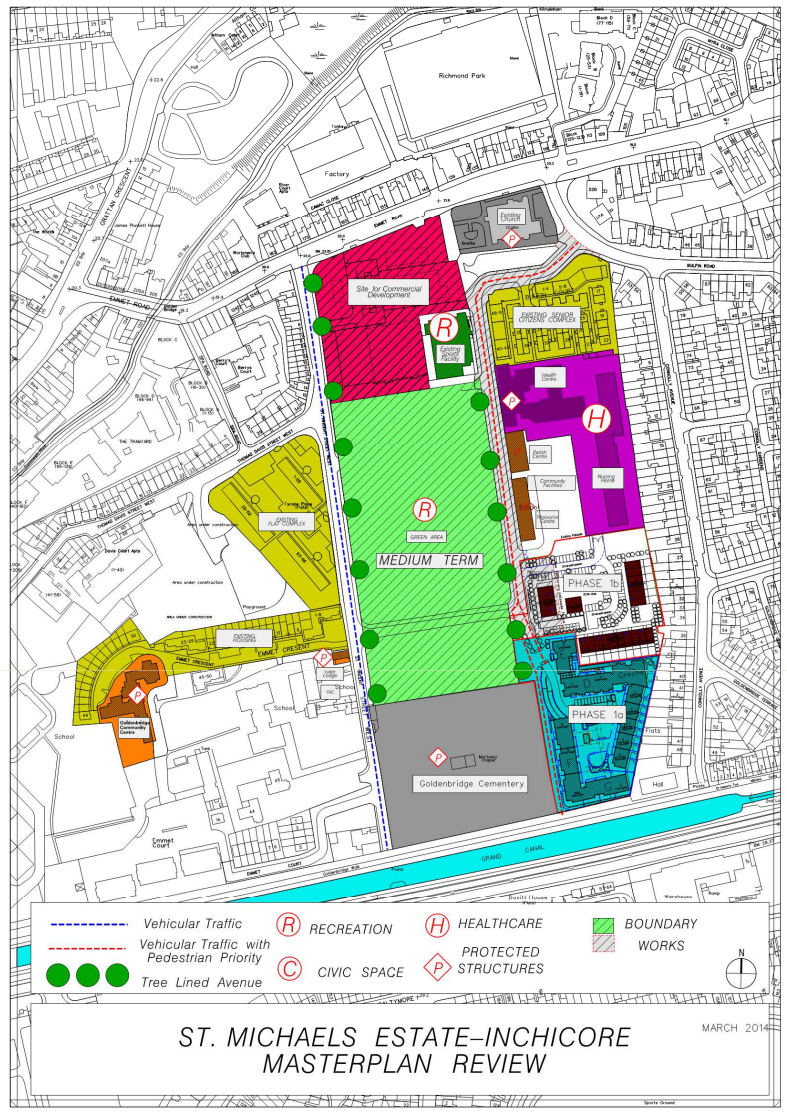

Housing with Supports Demonstration Project St Michael's Estate Inchicore